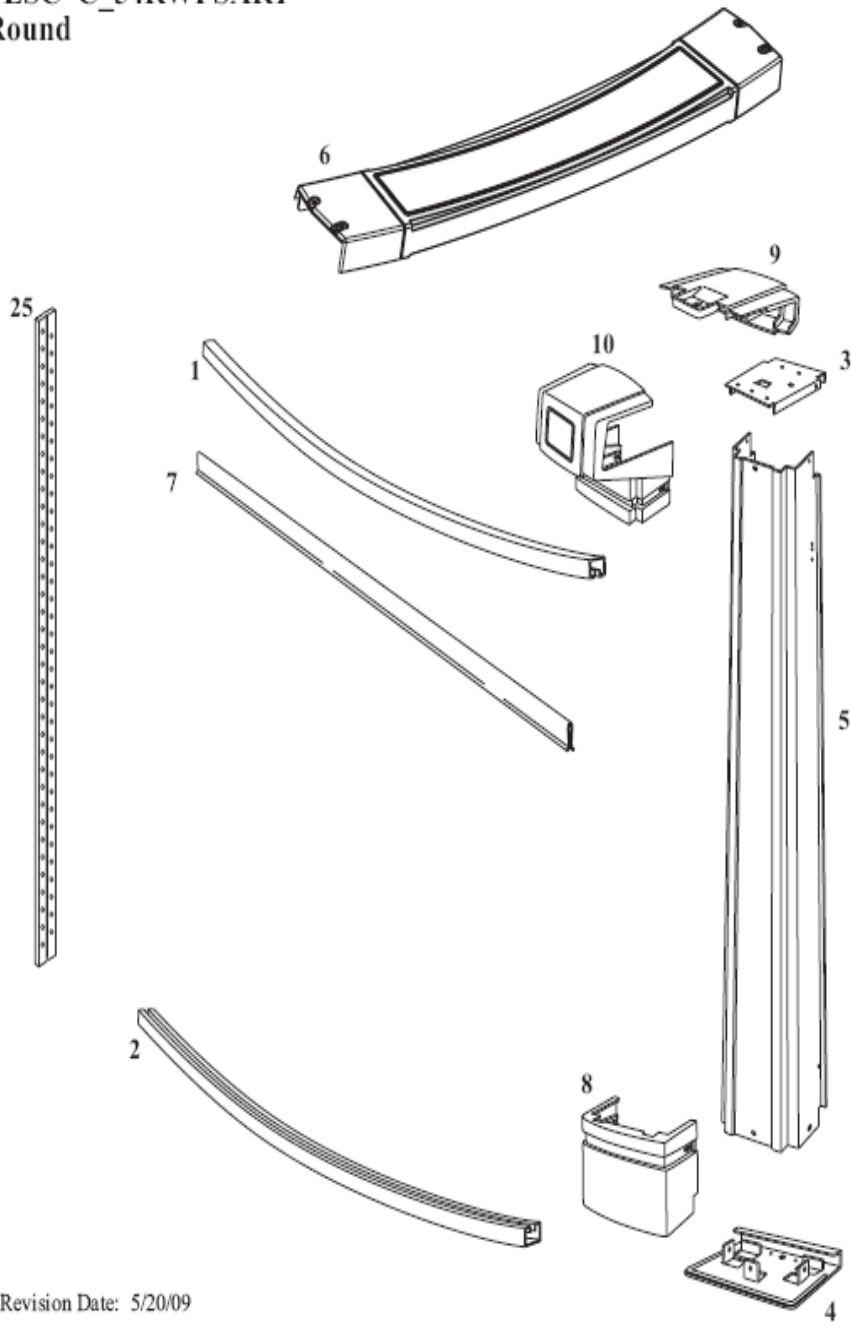

	Qty	Carton #	Carton Content Description
<input type="checkbox"/>	1	CRESC*C30-PSAR1	ESCALADE – STABILIZER-STEEL, STEEL BOTTOM RAIL, PLASTIC COPING, BOTTOM PLATES, TOP COVERS, TOP PLATES
<input type="checkbox"/>	1	CRESCTR-20R	ESCALADE – TOP RAILS – RESIN
<input type="checkbox"/>	1	CRESCUW54-20	ESCALADE – 54" UPRIGHTS, CURVED SIDE-PRINTED
<input type="checkbox"/>	1	WWDF54S-WMB30-1092	WALL- WINDRIFT 54 STL WM BRITE

Carton Breakdown
TAHITIAN 30' ROUND – 54"
 NB1204

FRAME CARTON # CRESC*C30-PSAR1				
Key	QTY	Item #	Mfg Part #	Description
1	23	NBP3158	19072	Inner Stabilizer
2	20	NBP3127	19033	Bottom Rail
3	20	NBP3116	14439	Top Plate
4	20	NBP3115	14438	Bottom Plate
7	23	NBP3078	10296	Coping
8	20	NBP3120	14443	Upright Boot
9	20	NBP3119	14442	Top Cover Inner
10	20	NBP3117	14440	Top Cover
---	1	NBP3114	10183	HDW SS
---	1	-----	95-0007	Envelope Safety Stickers
---	1	-----	95-0443	Round Instructions
FRAME CARTON # CRESCTR-20R				
6	20	NBP3135	20977	Top Rail
---	1	NBP3131	19084	HDW SS TR Resin
---	1	-----	12571	Warranty
FRAME CARTON # CRESCUW54-20				
5	20	NBP3136	21444	Upright
WALL CARTON # WWDF54S-WMB30-1092				
25	2	NBP3192	17636	Wall Bar*
---	1	NBP3170	10607	Hdw SS # 36 Bolt Set
---	1	NBP3171	19594	WS PANEL SS BRITE 53.5" X 43"
---	1	-----	WWDF54S	WINDRIFT - WALL FOR 54"

*pools with more than 40 holes in the wall will not include the wall bar – it is not necessary for installation of these pools.

Carton Breakdown

TAHITIAN 30' ROUND – 54"

NB1204

(mfr. Name – Escalade)

Tahitian (Escalade 54" RTR)

PESC*C_54RWPSAR1

Round

Key #	Part Description
1	Inner Stabilizer
2	Bottom Rail
3	Top Plate
4	Bottom Plate
5	Upright
6	Top Rail
7	Coping
8	Upright Boot
9	Top Cover- Inner
10	Top Cover
25	Wall Bar

Revision Date: 5/20/09